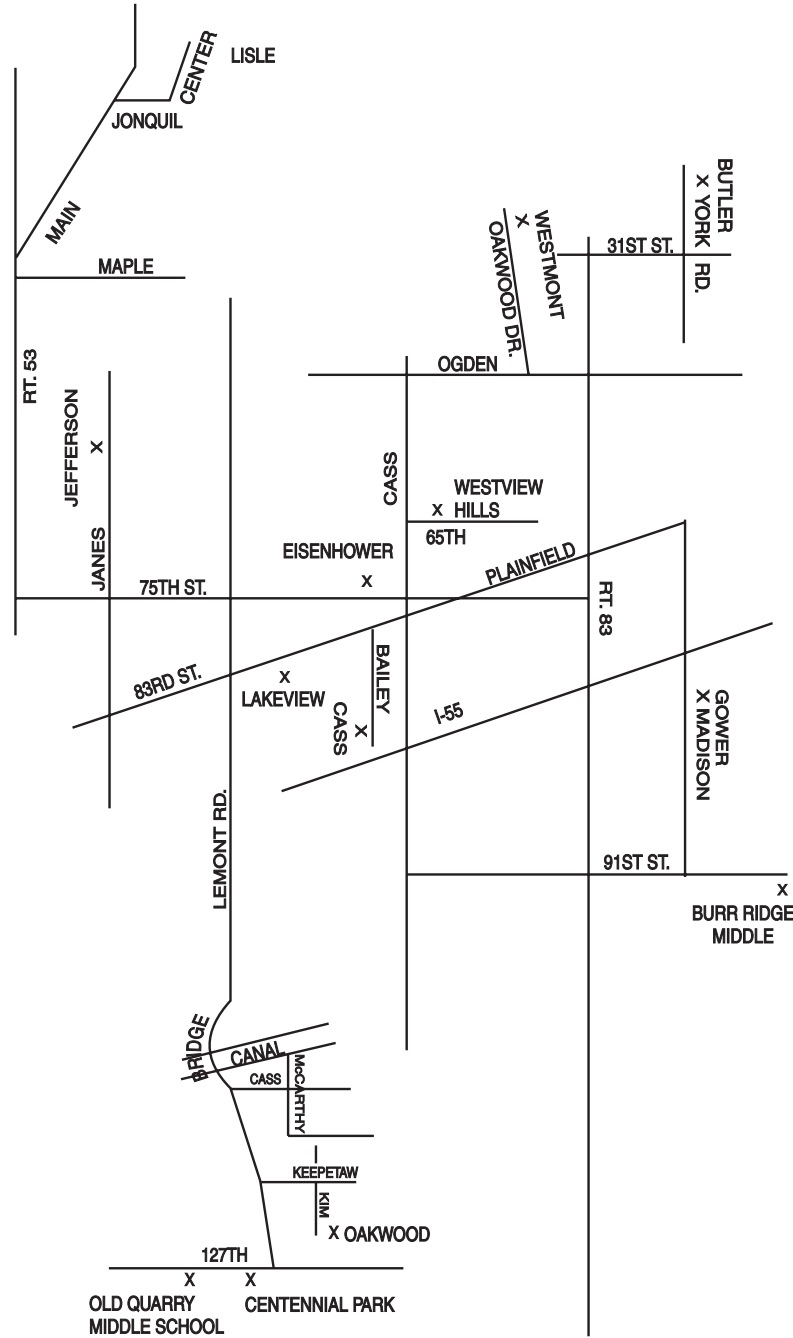

SCHOLASTIC BOWL

JANUARY

Monday, 30 Old Quarry @ Lakeview
Tuesday, 31 Westview @ Gower

FEBRUARY

Wednesday, 1 Cass @ Eisenhower
Thursday, 2 Jefferson @ Burr Ridge
Monday, 6 Lakeview @ Jefferson
Tuesday, 7 Gower @ Cass
Wednesday, 8 Eisenhower @ Old Quarry
Thursday, 9 Burr Ridge @ Westview
Monday, 13 Westview @ Lakeview
Tuesday, 14 Old Quarry @ Gower
Wednesday, 15 Jefferson @ Eisenhower
Thursday, 16 Cass @ Burr Ridge
Tuesday, 21 Gower @ Jefferson
Wednesday, 22 Burr Ridge @ Old Quarry
Thursday, 23 Eisenhower @ Westview
Lakeview @ Cass
Jefferson @ Cass
Monday, 27 Burr Ridge @ Eisenhower
Tuesday, 28 Gower @ Lakeview
Wednesday, 29

MARCH

Thursday, 1 Old Quarry @ Westview
Tuesday, 6 Cass @ Old Quarry
Westview @ Jefferson
Wednesday, 7 Burr Ridge @ Gower
Thursday, 8 Eisenhower @ Lakeview
Monday, 12 Lakeview @ Burr Ridge
Westview @ Cass
Tuesday, 13 Eisenhower @ Gower
Jefferson @ Old Quarry
Thursday, 15 Conference Tournament
@ Westview 4:15 pm